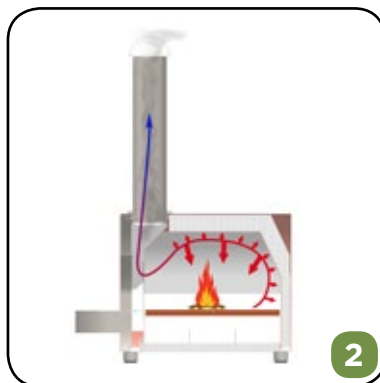

L'**esclusivo sistema di flusso dell'aria** offre una miglior distribuzione del calore consentendo al forno di raggiungere **temperature più elevate molto più velocemente**.